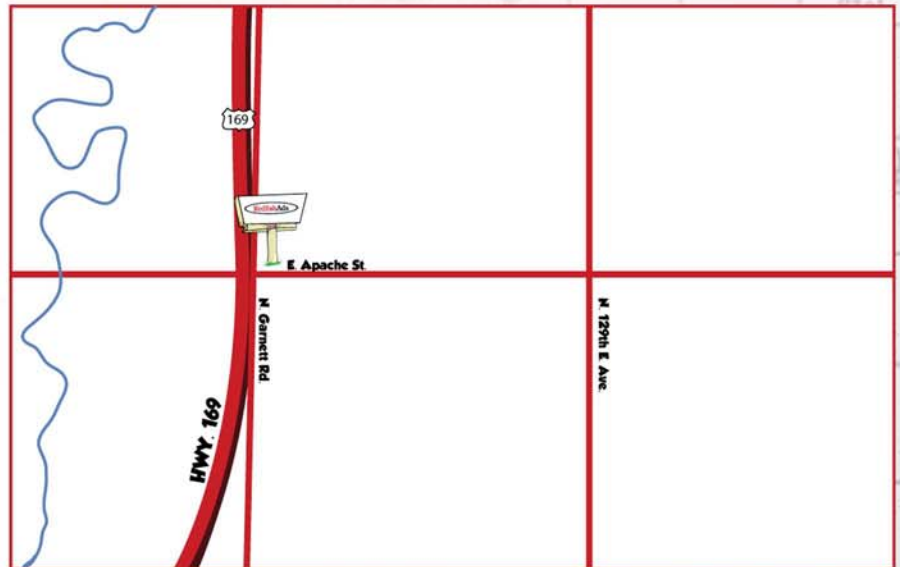

## LOCATION

This Tri-Vision Billboard Located on Highway 169 Markets to Traffic Driving Southbound from Owasso into the Tulsa Metro. The read time and visibility for this sign is excellent.

Hwy 169 & Apache

## SPECS

Market: Tulsa, Oklahoma  
Location: Hwy 169 just North of Pine St  
Direction: Southbound  
Display Size: 14 x 48' (672')  
Illumination: Yes  
Contract Length: 12-months

Over 70,000 cars pass this sign every day.  
Tri-Vision Motion Draws Attention to Your Ad  
Get FREE Production with a 12-Month Contract